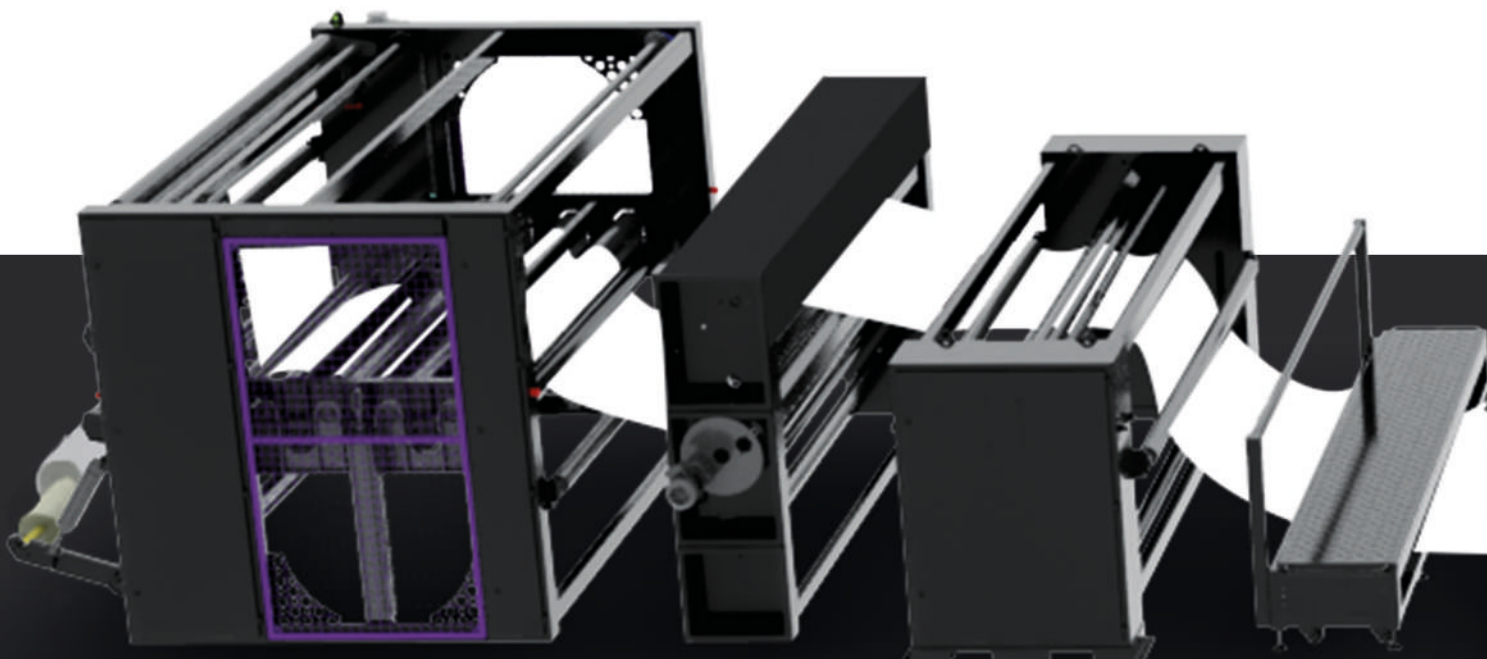

Picasso - Carpet

Digitalization of
Carpet Manufacturing

www.optimumdigital.com

Carpet **ink**

The full digitalization of carpet manufacturing is now accessible through the Picasso-Carpet line. This industrial set up enables you to print at speed directly on polyester carpets with up to 10.5' (320cm) width and up to 8mm of penetrated pile height. A 16.4' (500cm) and 13.7' (420cm) L option is also available.

Digital printing offers unlimited design possibilities with over 16,000 colors available to print any design and size uploaded into the printer. With its easy to use and cost effective set up, Picasso-Carpet is quickly revolutionizing how a wide range of carpets and rugs are produced.

Picasso-Carpet

Complete freedom to produce designs with fine details, vibrant colors, photorealistic images or repeating patterns without constraints of size or minimum production runs!

Technical Specifications

Default Printhead	Industrial 360DPI	Printhead Options	Up to 4 rows
Max Print Width	Standard: 320cm (126") L Option: 420cm (165") Maks. Option: 500cm (196")	Fixation Unit	Industrial Tunnel Fixation
RIP Software	Neo-Stampa Optimum Digital Special Edition Caldera Textile Pro Enterprise	Ink Compatibility	Waterless Carpet Ink
		Ink Tank System	Built-in 5kg capacity External unit 20kg (optional)
Net Printer Weight	3000 Kg		6,613 Lbs
Media Feeding System	Roll to Roll - Basket take up	Max Media Weight	N/A
Media Type	Polyester Carpet or Rug	Graphical User Interface (GUI)	ODP Print 3
Production Speed	120sqm/hr - 1000 sqm/hr		143.5 sq yards/hr - 1196 sq yards/hr
Compressed Air	0,6 MPa @ 2L / min	Carpet Fixation System	Gas based, Electric based