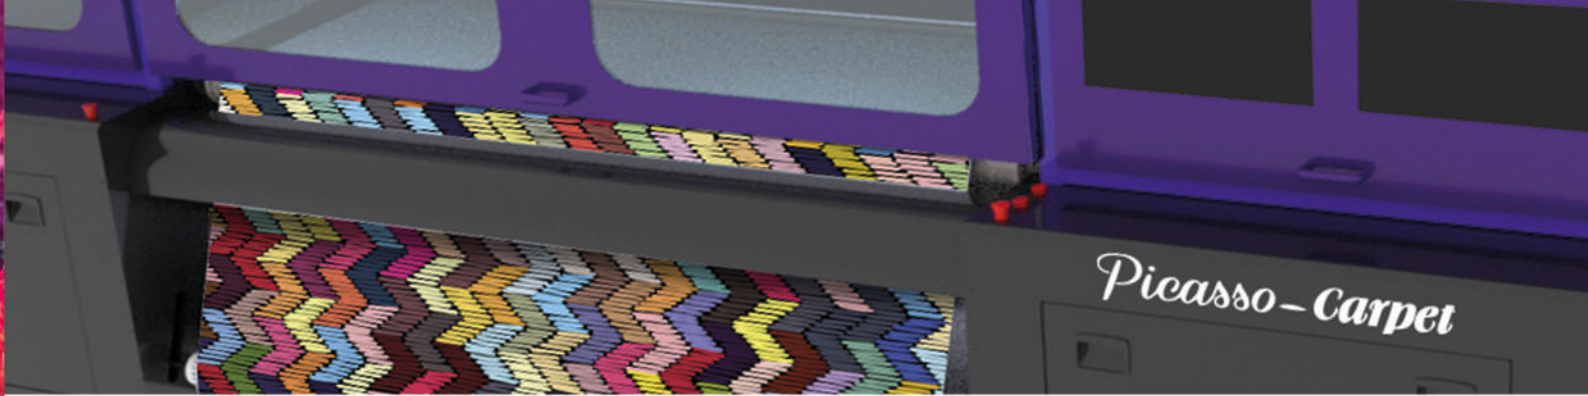

Picasso - Carpet

Digitalization of
Carpet Manufacturing

www.optimumdigital.com

Carpet **ink**

The full digitalization of carpet manufacturing is now accessible through the Picasso-Carpet line. This industrial set up enables you to print at speed directly on polyester carpets with up to 10.5' (320cm) width and up to 8mm of penetrated pile height. A 16.4' (500cm) and 13.7' (420cm) L option is also available.

Digital printing offers unlimited design possibilities with over 16,000 colors available to print any design and size uploaded into the printer. With its easy to use and cost effective set up, Picasso-Carpet is quickly revolutionizing how a wide range of carpets and rugs are produced.

Picasso-Carpet

Complete freedom to produce designs with fine details, vibrant colors, photorealistic images or repeating patterns without constraints of size or minimum production runs!

Technical Specifications

Default Printhead	Industrial 360DPI	Printhead Options	Up to 4 rows
Max Print Width	Standard: 320cm (126") L Option: 420cm (165") Maks. Option: 500cm (196")	Fixation Unit	Industrial Tunnel Fixation
RIP Software	Neo-Stampa Optimum Digital Special Edition Caldera Textile Pro Enterprise	Ink Compatibility	Waterless Carpet Ink
		Ink Tank System	Built-in 5kg capacity External unit 20kg (optional)
Net Printer Weight	3000 Kg		6,613 Lbs
Media Feeding System	Roll to Roll - Basket take up	Max Media Weight	N/A
Media Type	Polyester Carpet or Rug	Graphical User Interface (GUI)	ODP Print 3
Production Speed	120sqm/hr - 1000 sqm/hr		143.5 sq yards/hr - 1196 sq yards/hr
Compressed Air	0,6 MPa @ 2L / min	Carpet Fixation System	Gas based, Electric based