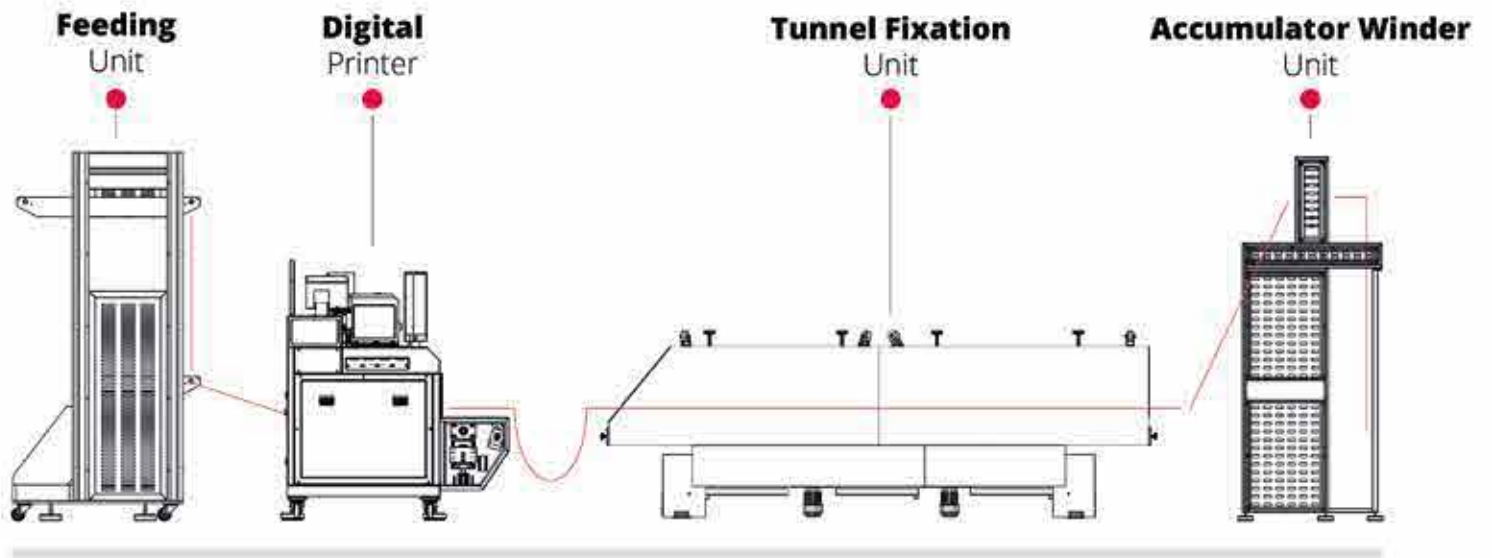

**Industrial Print Head**  
5-14 Picoliter Adjustable  
Drop Sizes

**Patented Automatic  
Head Cleaning System**

**Ink Type:**  
Disperse, Hybrid Sublimation, Acid

**German Technology  
Robotic Control  
Systems**

Color Scale	C+M+Y+K (Optional + 4 renk)
Printing Width	320 cm - 400 cm
Ink Type	Disperse, Hybrid Sublimation, Acid
Rip Software	Caldera
Hardware	PLC System
Power	220 V (±) %10 / 63A
Machine Size	550 cm x 309 cm x 195 cm
Net Weight (Printer)	2.850 kg.