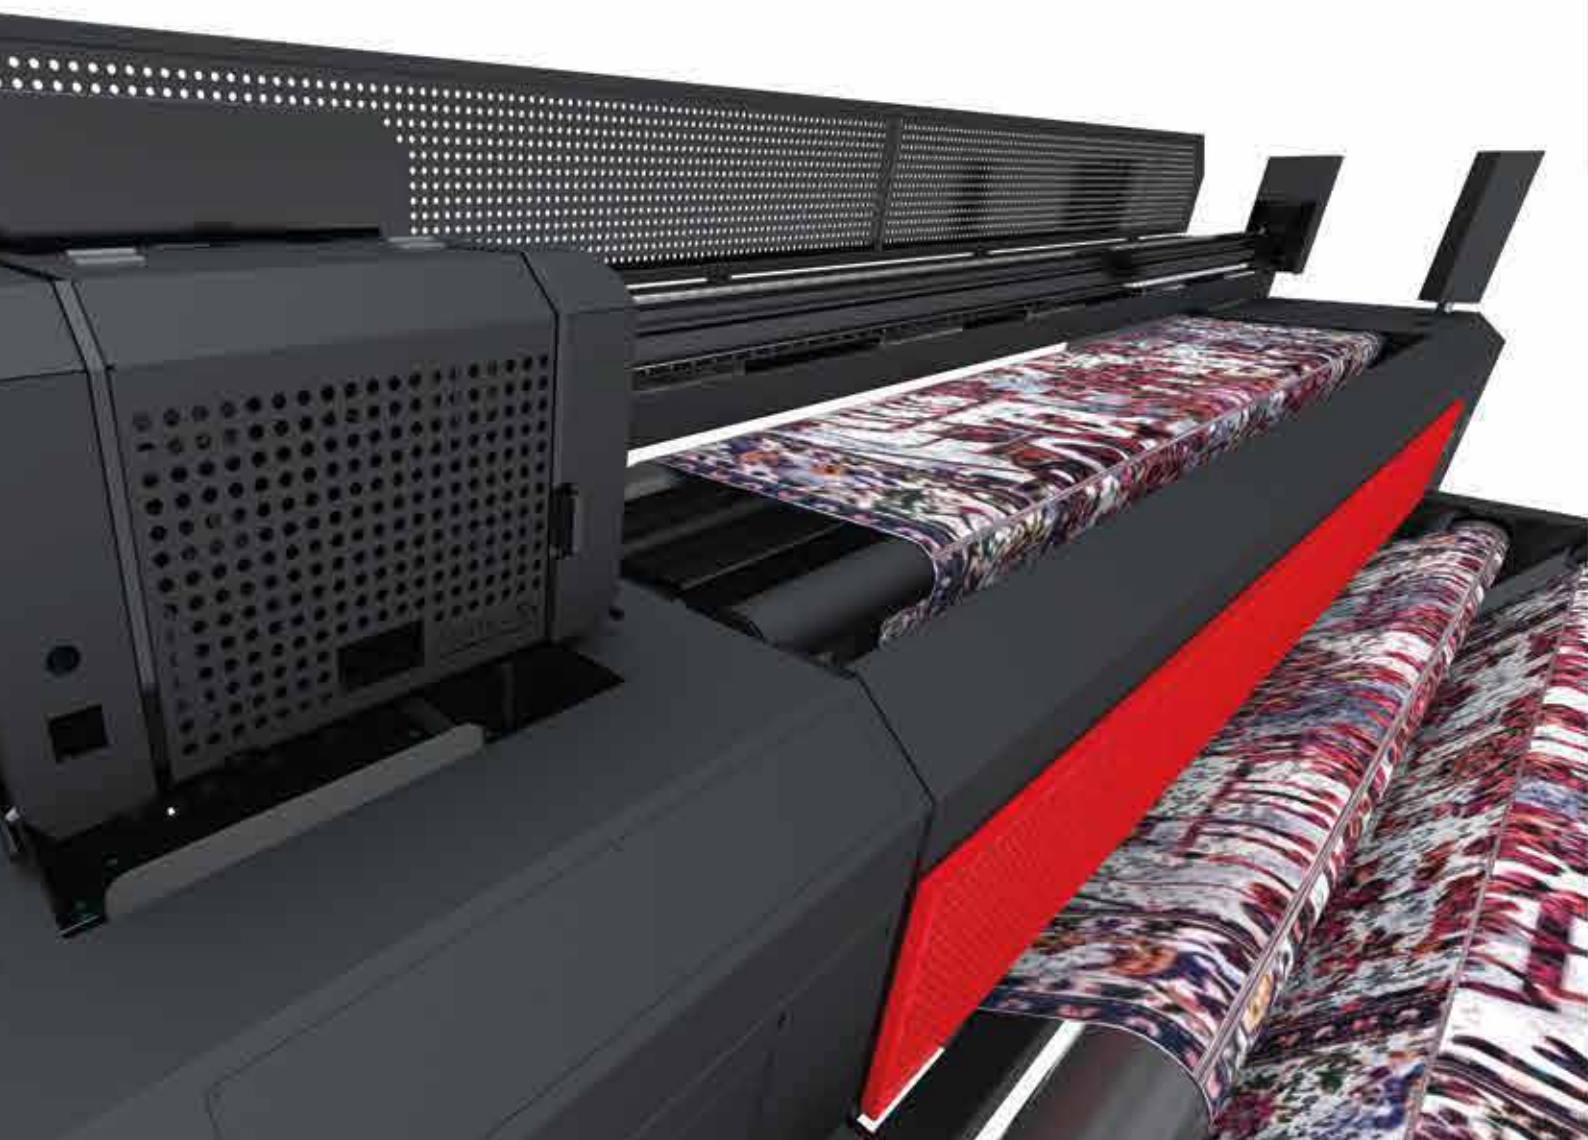

Everything you need to print
Digital on carpet